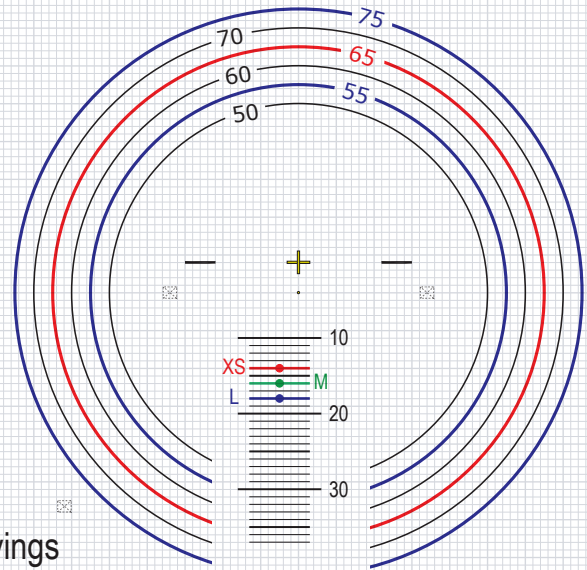

Rodenstock Superior Progressive & Near Comfort lenses

centered

Functional engravings