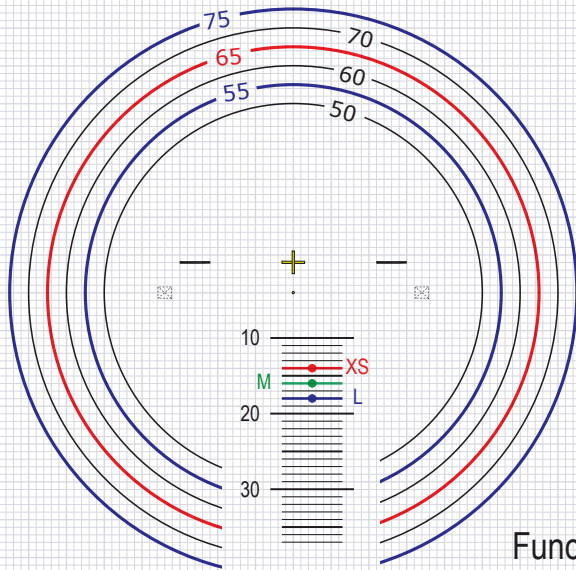

Rodenstock Superior Progressive & Near Comfort lenses

centered

Functional engravings