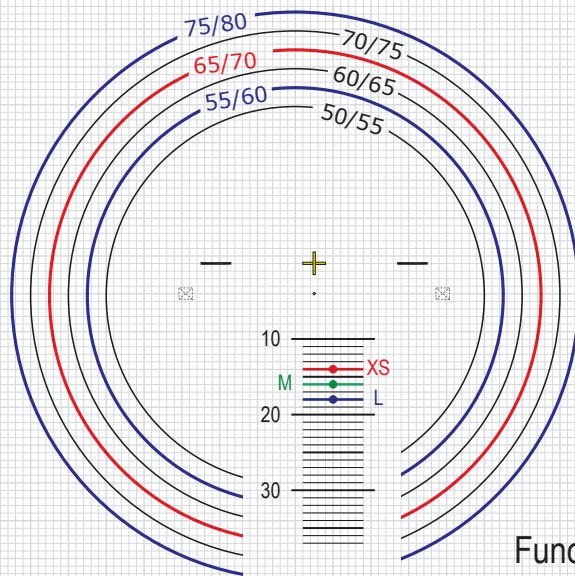

Rodenstock Superior Progressive & Near Comfort lenses

decentered

Functional engravings