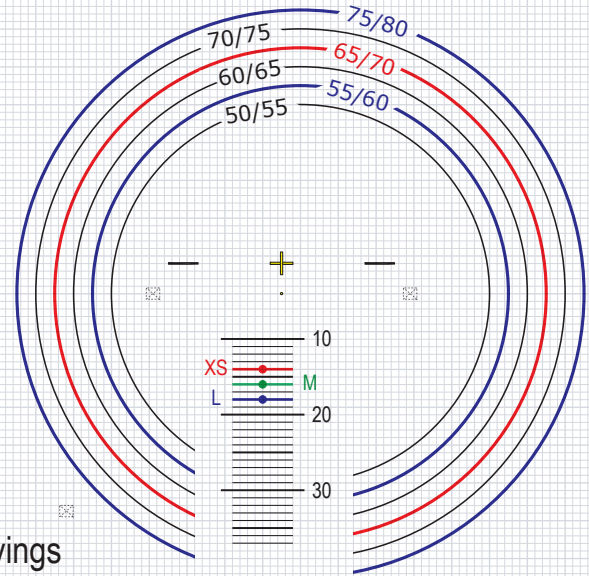

Rodenstock Superior Progressive & Near Comfort lenses

decentered

Functional engravings